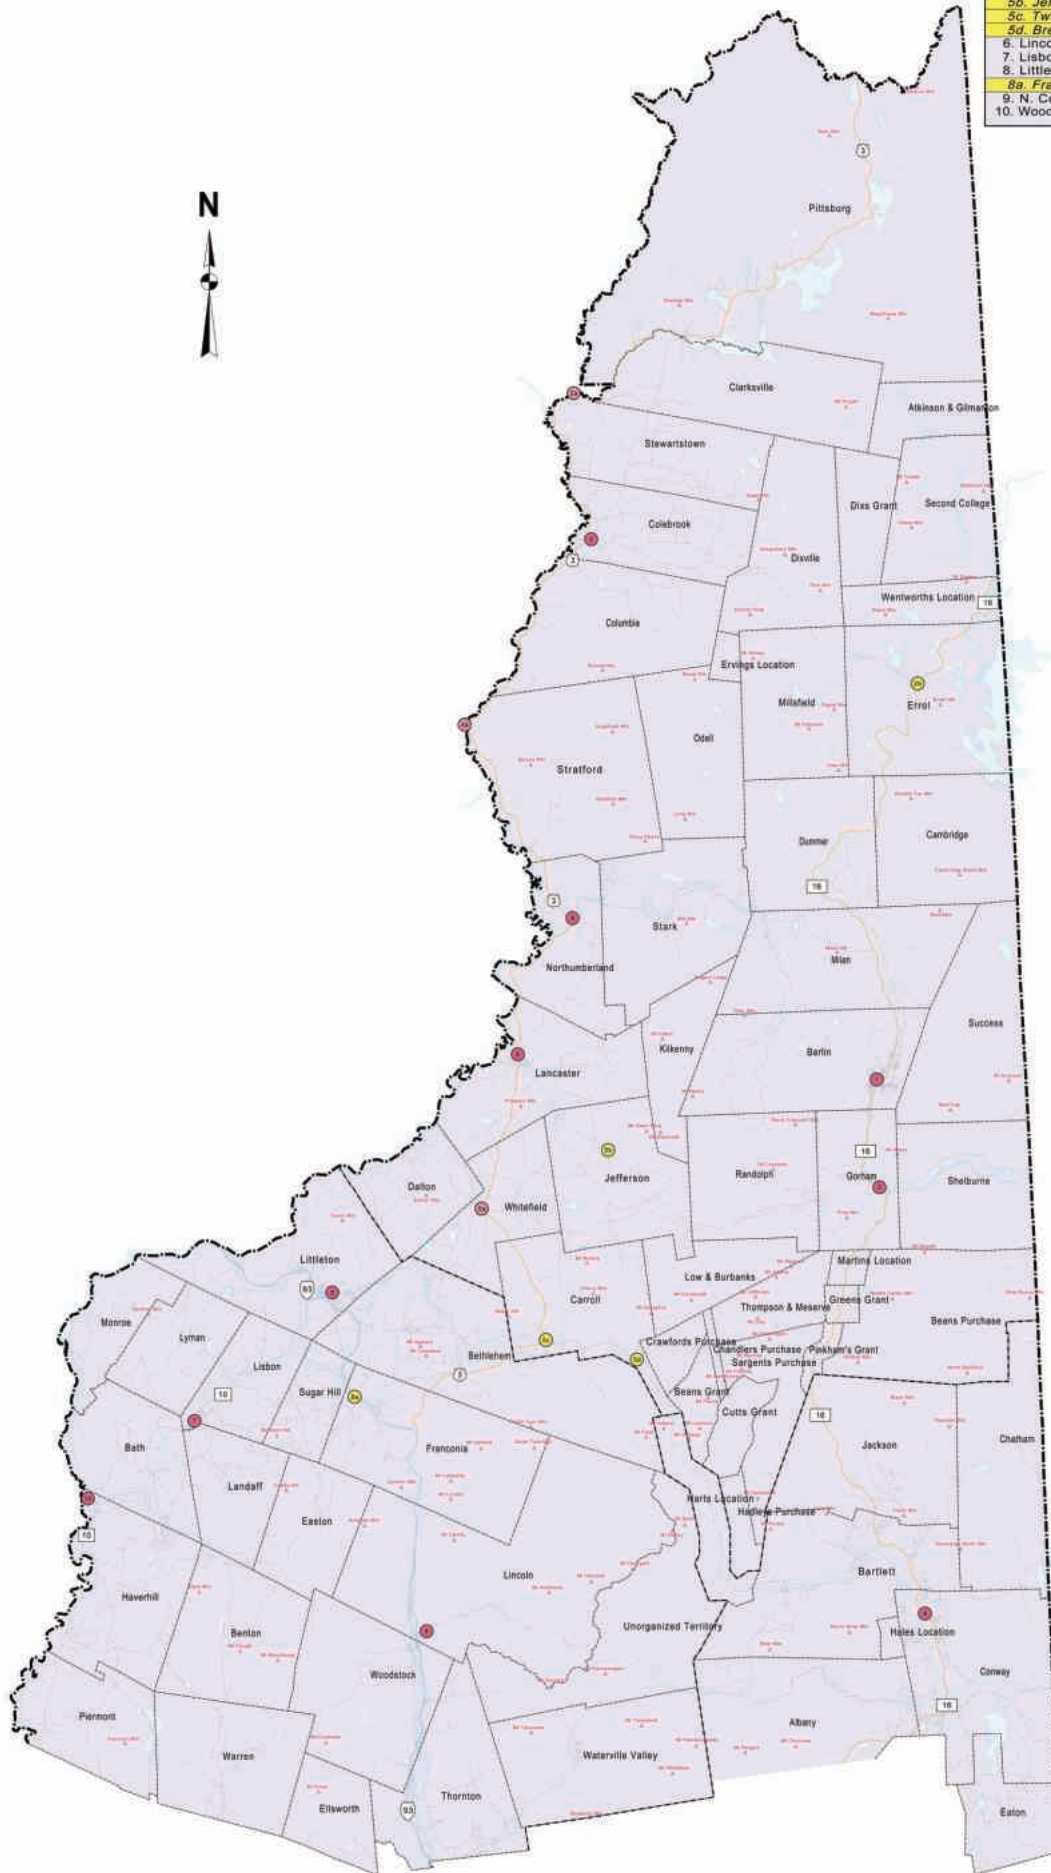

White Mountain Deanery

White Mountain

1. Berlin	Good Shepherd Parish
2. Colebrook	North American Martyrs Parish/Saint Brendan Church
2a. W. Stewartstown	Saint Albert Church
2b. Errol	Saint Plus the Tenth Mission
3. Gorham	Holy Family Parish
4. Groveton	Saint Marguerite d'Youville Parish/Saint Francis Xavier Church
4a. N. Stratford	Sacred Heart Church
5. Lancaster	Gate of Heaven Parish/All Saints Church
5a. Whitefield	Saint Matthew Church
5b. Jefferson	Saint Agnes Mission
5c. Twin Mountain	Saint Patrick Mission
5d. Bretton Woods	Our Lady of the Mountain Shrine
6. Lincoln	Saint Joseph Parish
7. Lisbon	Saint Catherine of Siena Parish
8. Littleton	Saint Rose of Lima Parish
8a. Franconia	Our Lady of the Snows Mission
9. N. Conway	Our Lady of the Mountains Parish
10. Woodsville	Saint Joseph Parish

LEGEND
 ● PARISH
 ● CHURCH IN PARISH
 ● MISSION